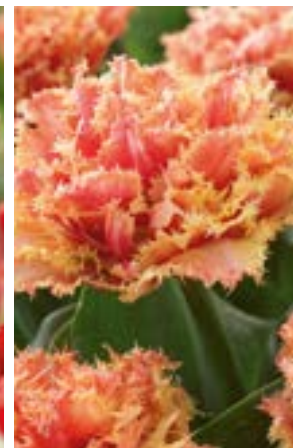

Aveyron

Brisbane