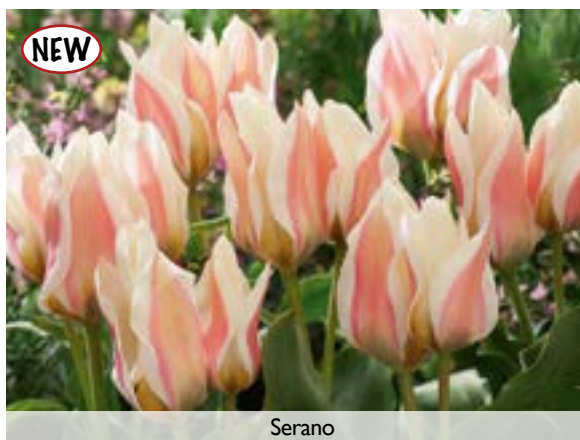

Greigii tulips

Mid spring flowering. Produce long lasting flowers and often showcase striped foliage. Short stems and therefore can withstand windy conditions. Great for forcing and containers.

Bulk / Box			Variety	Height	Prepacked / Packs		
Item #	Packed	Size	Name		Item #	Packed	Size
01250	100	12/+	Pinocchio	8"	90280	15x6	12/+
01260	100	12/+	Portland	12"	90288	15x6	12/+
01270	100	12/+	Red Riding Hood	10"	90290	15x6	12/+
01283	100	12/+	Serano	5"	90287	15x6	12/+
01285	100	12/+	Sweet Sixteen	12"	90292	15x6	12/+
01290	100	12/+	United States	14"	90295	15x6	12/+

Kaufmanniana tulips

Very early spring flowering. Brightly colored, very short tulips. Flowers open almost to a star shaped bloom to expose a multi-colored base. Great for naturalizing or rock gardens.

Bulk / Box			Variety	Height	Prepacked / Packs		
Item #	Packed	Size	Name		Item #	Packed	Size
01360	100	12/+	Heart's Delight	6"			
01380	100	12/+	Kaufmanniana Mixed	6"			
01390	100	12/+	Showwinner	6"			
01400	100	12/+	Stresa	10"			
01288	100	12/+	The First	10"