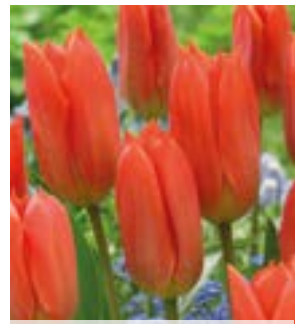

Orange Brilliant