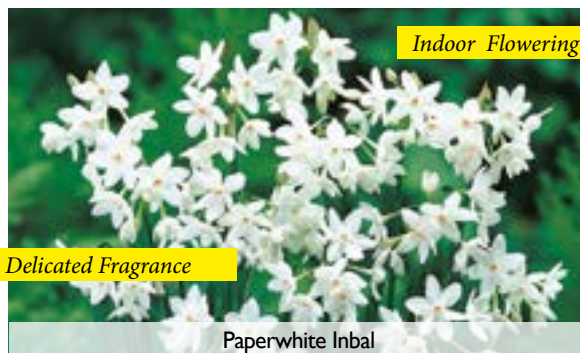

Crocus

Very early spring. One of the first blooms in spring. Available in an array of colors. Use in masses, rock gardens or in natural settings. Great to combine with early specialty bulbs.

Bulk / Box			Variety		Prepacked / Packs		
Item #	Packed	Size	Name	Height	Item #	Packed	Size
07395	250	9/10	Aqua	4"	92495	15x10	9/10
07400	250	9/10	Jeanne d'Arc	4"	92500	15x10	9/10
07410	250	9/10	Mixed Crocus	4"	92510	15x10	9/10
07420	250	9/10	Pickwick	4"	92520	15x10	9/10
07430	250	9/10	Purple	4"	92530	15x10	9/10
07450	250	9/10	Yellow Mammoth	4"	92550	15x10	9/10

Delicated Fragrance